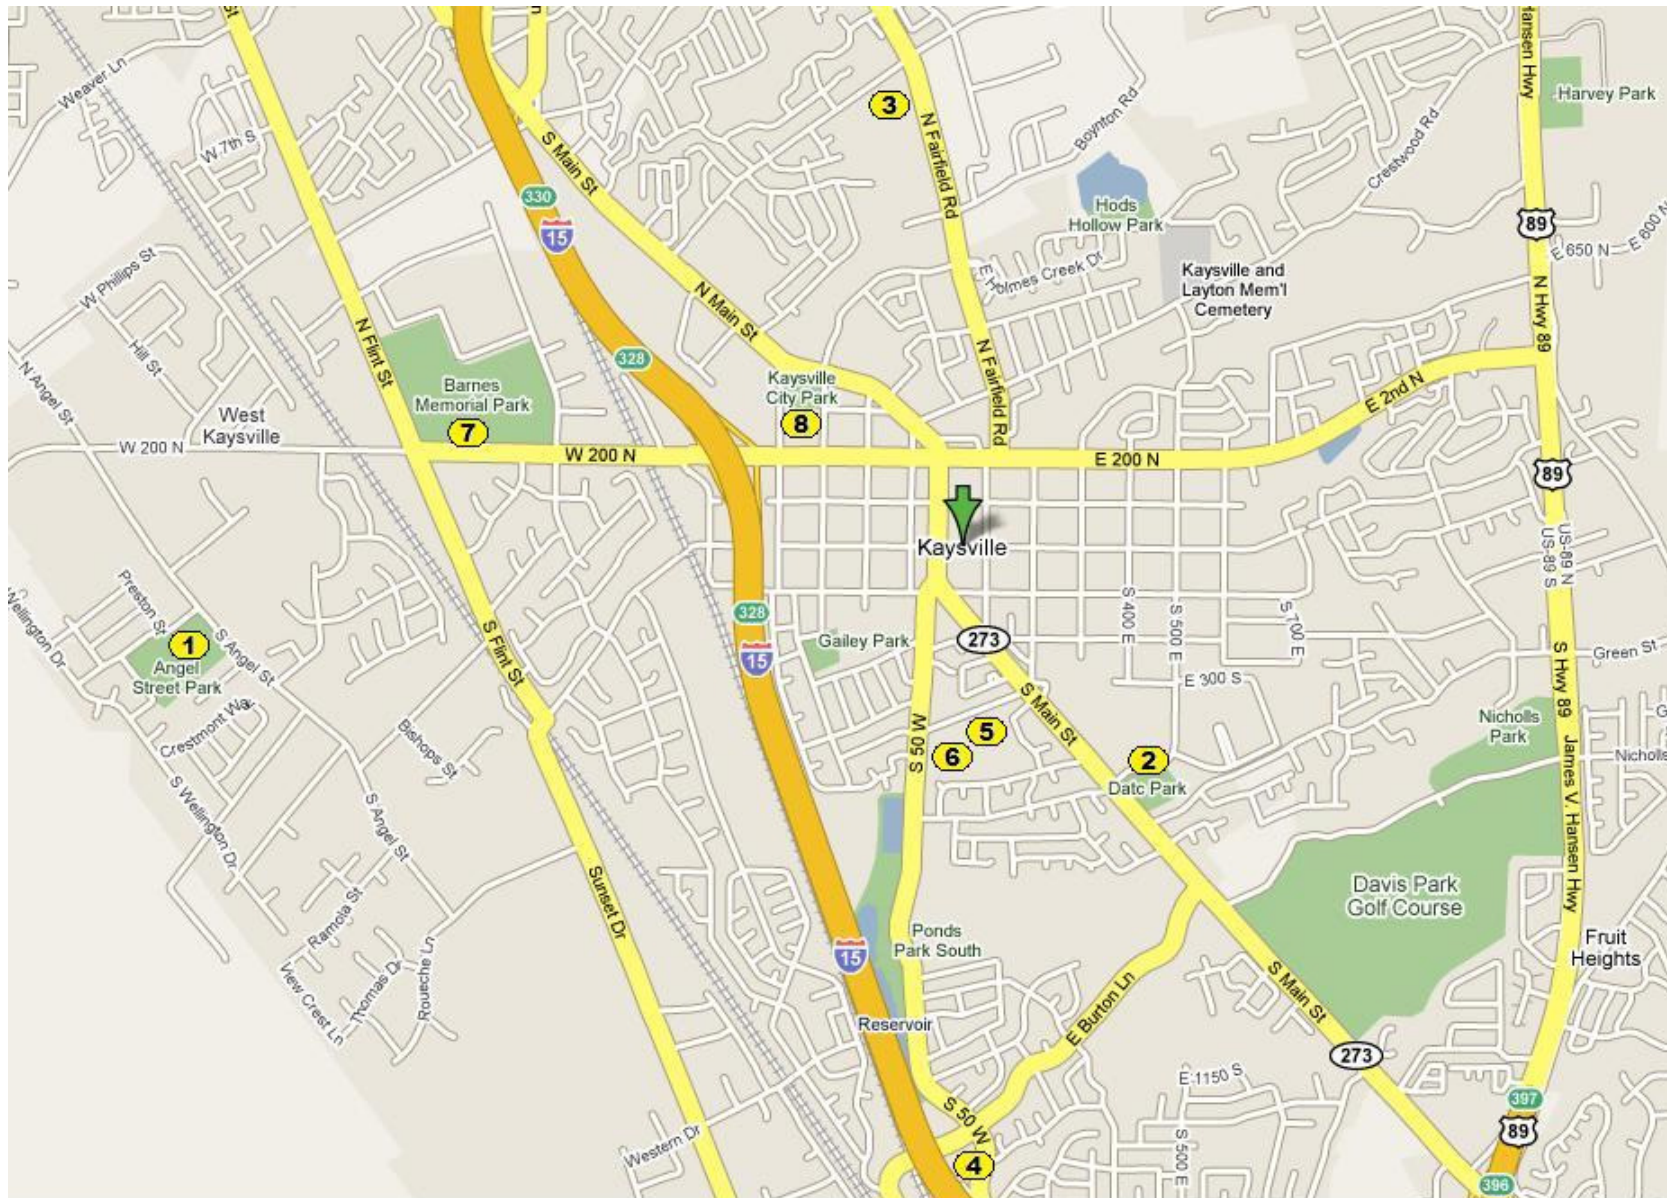

Wasatch Soccer Classic – Field Maps

- 1 - Angel Street Soccer Complex
200 S. Angel Street, Kaysville
- 2 - DATC
425 South Main, Kaysville
- 3 - Fairfield Jr. High (East & West)
951 North Fairfield Rd, Kaysville
- 4 - Ponds Park (North & South)
50 West Burton Lane, Kaysville

- 5 - Kaysville Jr. High (North & South)
350 South Main, Kaysville
- 6 - Columbia Elementary (North & South)
350 South Main, Kaysville
- 7 - Barnes Park
200 North 950 West, Kaysville
- 8 - Bishop's Field (East & West)
315 North Main, Kaysville

10 - Central Davis Jr. High (East & West)
663 Church St., Layton