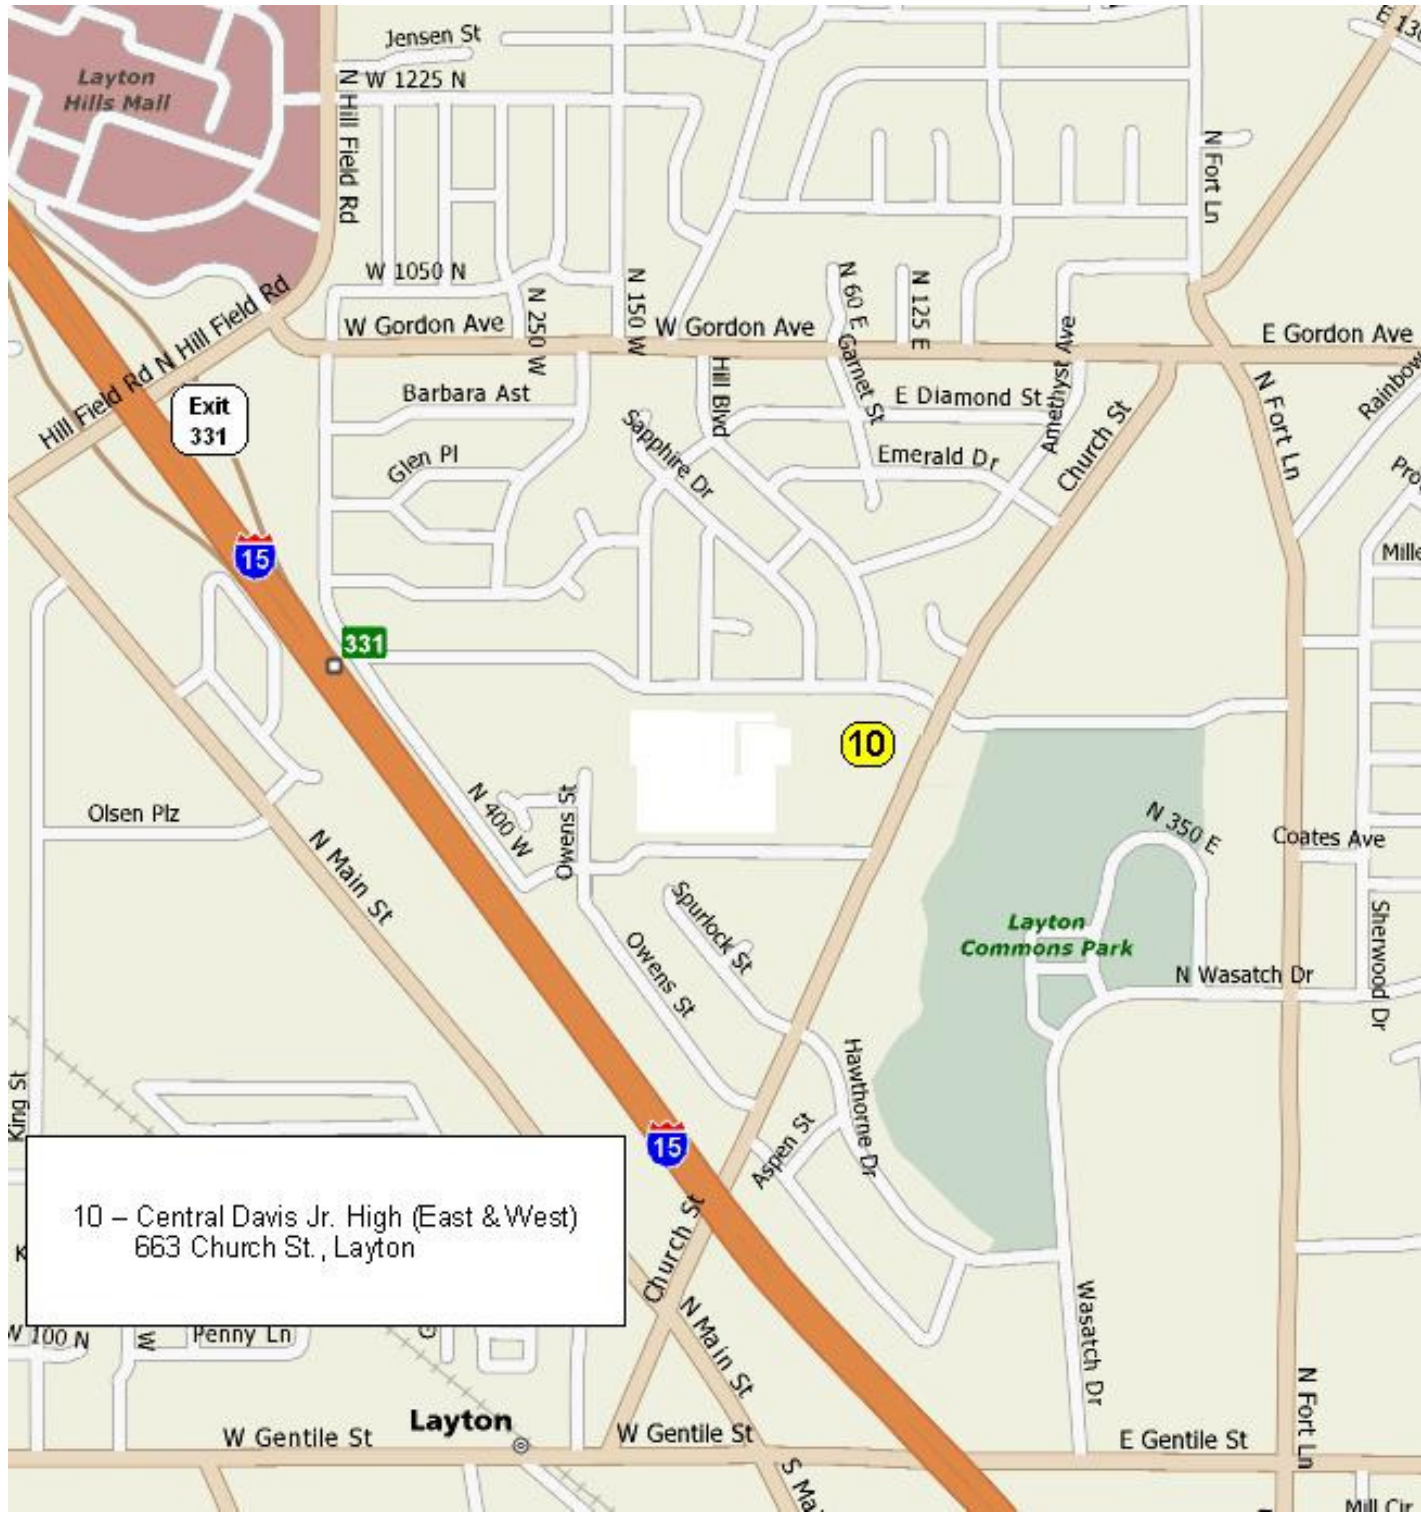

Wasatch Soccer Classic – Field Maps

- 1 - Angel Street Soccer Complex
200 S. Angel Street, Kaysville
- 2 - DATC
425 South Main, Kaysville
- 3 - Fairfield Jr. High (East & West)
951 North Fairfield Rd, Kaysville
- 4 - Ponds Park (North & South)
50 West Burton Lane, Kaysville

- 5 - Kaysville Jr. High (North & South)
350 South Main, Kaysville
- 6 - Columbia Elementary (North & South)
350 South Main, Kaysville
- 7 - Barnes Park
200 North 950 West, Kaysville
- 8 - Bishop's Field (East & West)
315 North Main, Kaysville

10 - Central Davis Jr. High (East & West)
663 Church St., Layton